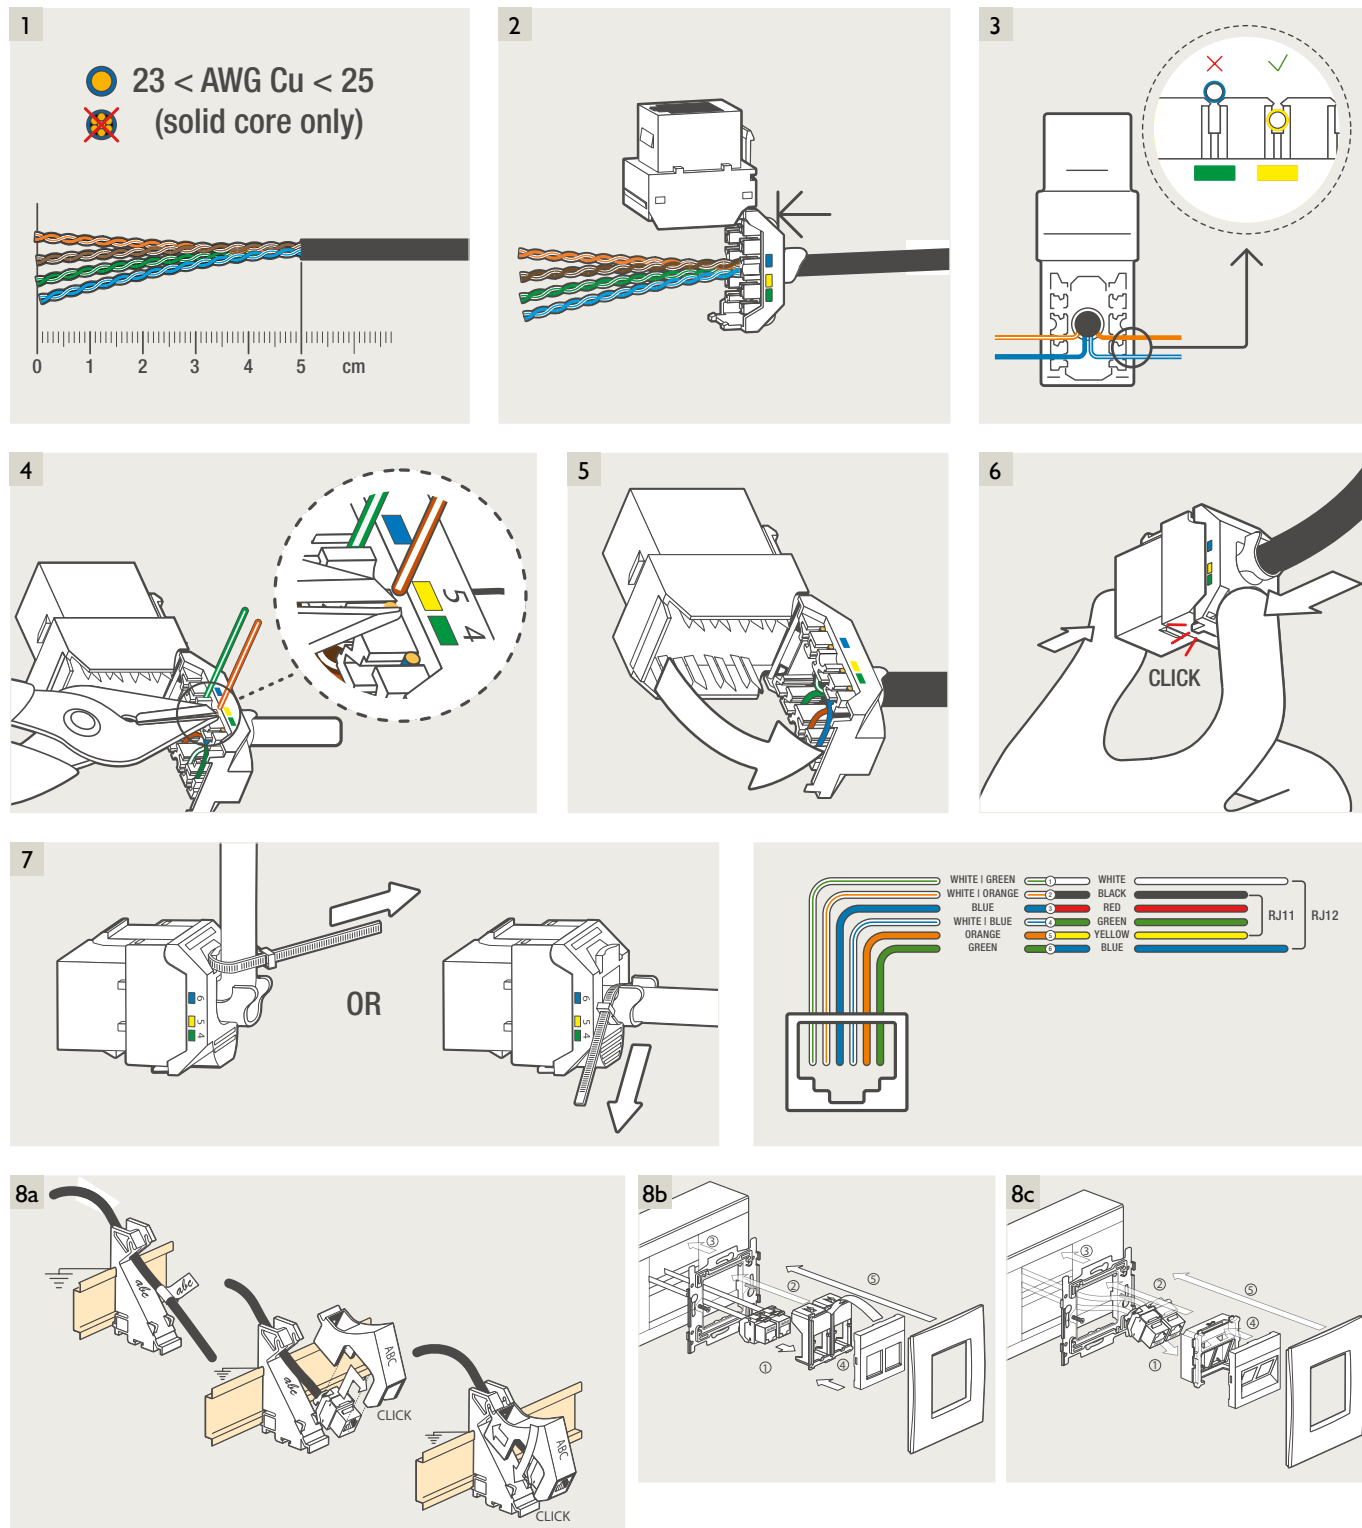

**Demontage**

**Connector RJ45 STP 650-45055 / 650-45066**

**Montage**

**Demontage**

**Connector RJ11 650-45013**

**Montage**

D.1  
 D.2  
 D.3  
 D.4  
 D.5  
 D.6

**Demontage**